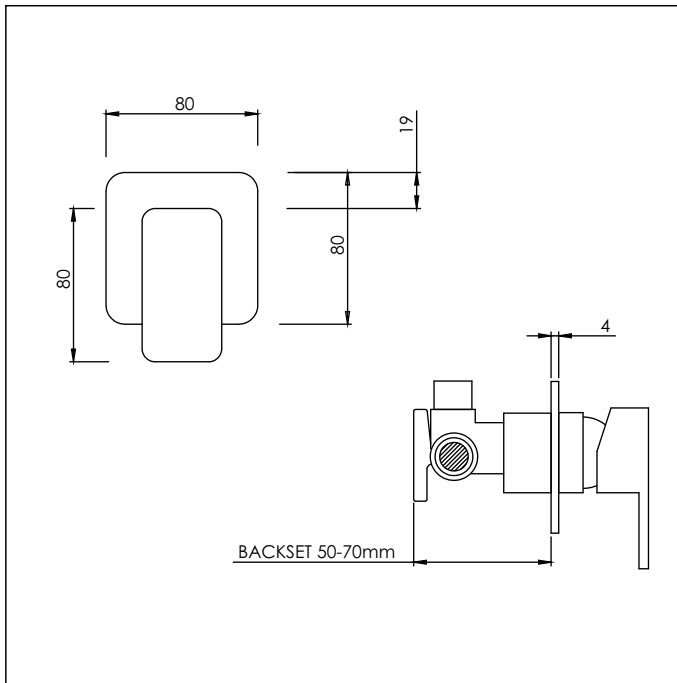

Mia2

Shower Mixer 35 Square

Code: MI2 SHM35 SQ | MI2 SHM35 SQ BLK | MI2 SHM35 SQ GM | MI2 SHM35 SQ BN
Finish: Chrome | Black | Gunmetal | Brushed Nickel

Barrel Diameter: 42mm

Faceplate: 80mm(w) x 80mm(h) x 4mm thick

Backset: (Mounting board to front of lining) Minimum: 50mm
Maximum: 70mm

Installation Hole Diameter: Minimum: 42mm
Maximum: 65mm

Inlets: 1/2" BSP male

Outlet: 1/2" BSP male

Cartridge: SP CART35 K

aquatica

KIWI OWNED COMPANY