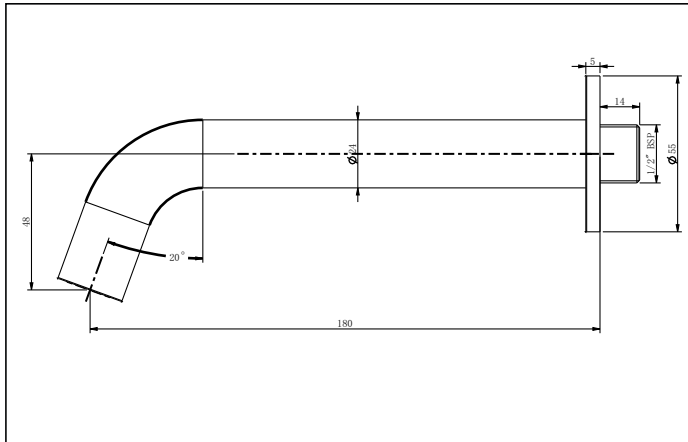

Circo

Bath Spout

Code: CC BS BS	CC BS GM	CC BS BG	CC BS M	CC BS BLK
Finish: Brushed Stainless	Gun Metal	Brushed Gold	Mirror Finish	Black

Inlet: 1/2" BSP Male Spigot

Water Outlet: 24mm ring with JR aerator

Installation Hole Diameter: Minimum: 24mm
Maximum: 30mm

Cover Plate: 55mm diameter x 5mm

Mounting: Fit threaded spigot into female wing back in wall. Slide spout on and lock with grub screws

Flow Control: Nil regulation

Max Hot @ 35kPa = 15 l/min

Finish/Material Specifications:

- Body Made from 100% solid stainless steel (Lead free)
- (M) Mirror finish is achieved through polishing the stainless to a mirror-like shine.
- Black finish is electroplated
- The Gun Metal and Brushed Gold finish are PVD (Physical Vapour Desposition)