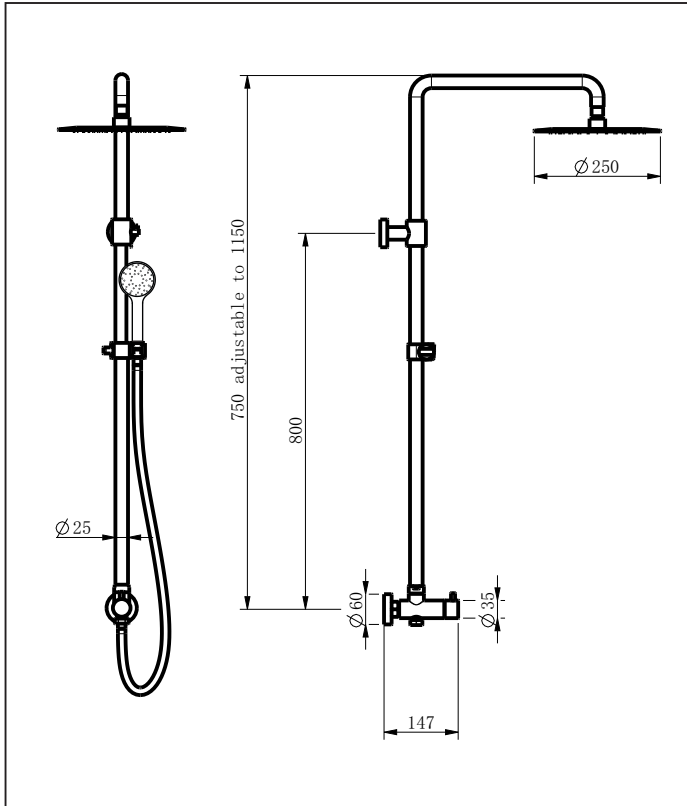

Circo

Wall Mounted Shower Centre

Code: CC SHC BS	CC SHC GM	CC SHC BLK	CC SHC BG	CC SHC M
Finish: Brushed Stainless	Gun Metal	Black	Brushed Gold	Mirror Finish

Water Outlet : **Rain Head:** 250mm Diameter
 Spray pattern: @ head = Round 210mm Ø
 @ 1/2m = Round 210mm Ø

Hand Shower: Multi spray - Head diameter = 120mm
 Push: Standard spray, Mist, Standard spray + Mist
 Spray pattern: @ head = Round 100mm Ø
 @ 1/2m = Round 200mm Ø

Hose: **Construction:** Metal Narrow Bore
Length: 1.5m

Water Inlet : **Rain Head:** 1/2" BSP female thread
Hand Shower: 1/2" BSP Male thread
Divertor inlet: 1/2" BSP female thread

Divertor : Handle rotates 360° with 4 detent positions. Handshower - Off - Rainhead - Off
Cartridge : 30mm Divertor 4 Port Cartridge

Mounting: Water inlet @ lower mount point requires 1/2" bsp female wingback from wall

Flow Control: PCW 9's fitted in both Handshower and rainhead for regulated flow with main pressure system

Feature: Rail is adjustable with a telescopic top section 21mm Ø
 Which slides into the 25mm Ø main section