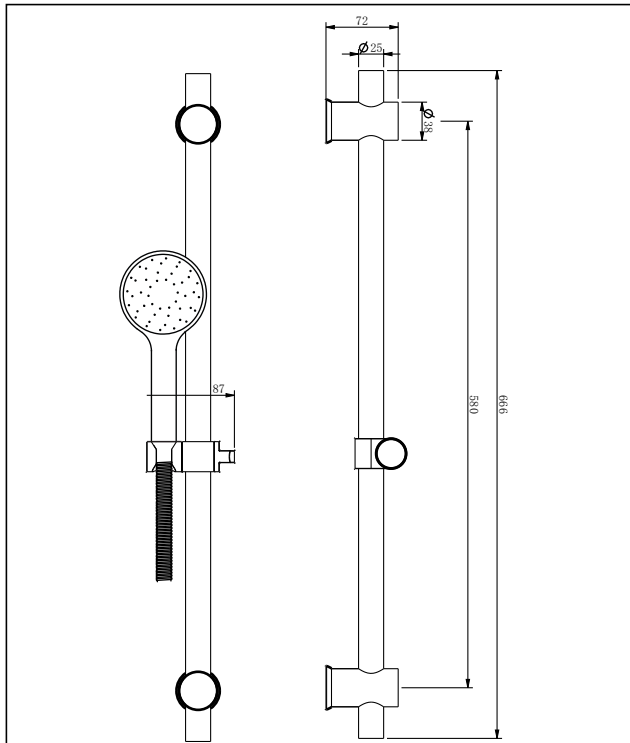

Circo

Single Spray Handshower Set

Code: CC SSHSS GM	CC SSHSS BG	CC SSHSS BLK	CC SSHSS M
Finish: Gun Metal	Brushed Gold	Black	Mirror Finish

Note: For a Brushed Stainless Multispray Handshower use the Deluna Multispray in a brushed finish – DE SSHSS

Rail: Circular Profile: 25mm Diameter
 Length: 666mm
 Coloured Stainless Steel
 Clamp: Twist to lock/unlock
 Centre to centre: 580mm (Non Adjustable)

Foot Print: 43mm diameter

Shower Head: Single spray
 Spray pattern: @ head = Round 80mm Ø
 @ 1/2m = Round 220mm Ø

Spray Hose Construction: Metal: Coloured
 Wide Bore Hose
 Length: 1.5m
 Swivel Fitting

Wall Elbow: 1/2" BSP female inlet. Coloured Elbow 55mm Ø x 35mm (h)

Water Inlet and Mounting: 1/2" BSP male outlet required from wall for fitting wall elbow
 Installation Diameter: Minimum: 22mm
 Maximum: 32mm

Flow Control: PCW9 Supplied for mains pressure systems. To achieve the WELS rating below, the restrictor must be installed for both mains and low pressure situations. without restrictor the head can deliver 15l/min on low pressure.