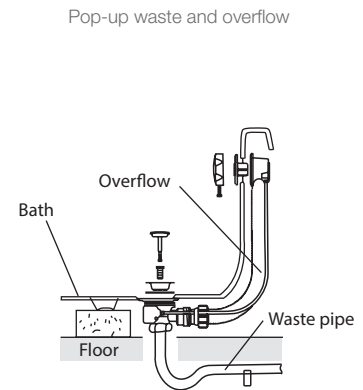

**Product**

- Evok back-to-wall freestanding bath
- Evok back-to-wall freestanding bath with upstand

**Kohler Code**

22161A-0  
22161A-1UP-0

**Included Components**

- 40mm chrome pop-up waste and overflow
- Adjustable feet and mounting brackets
- Installation instructions

**Features**

- D-shaped BTW freestanding acrylic bath
- Single piece seamless design
- Storage space on the back-to-wall side

**Optional Accessories**

- Upstand
- Tapware

**Technical Details**

<b>External Measurements</b>	
L 1697 x W 758 x D 612	
<b>Internal Measurements</b>	
Seating Width:	465mm
Base Length:	1050mm
Depth to overflow:	423mm
<b>Full Capacity</b>	228L
<b>Dry Weight</b>	37kg

**Installation Notes:**

- Floor must provide support for a minimum of 390kg/ square meter and must be level.