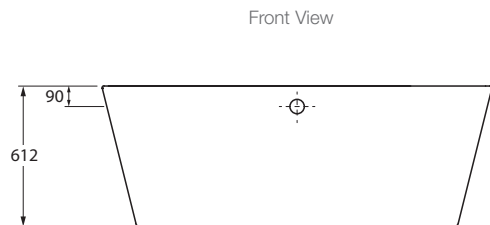

**Product**

- Evok back-to-wall freestanding bath
- Evok back-to-wall freestanding bath with upstand

**Kohler Code**

22161A-0  
22161A-1UP-0

**Included Components**

- 40mm chrome pop-up waste and overflow
- Adjustable feet and mounting brackets
- Installation instructions

**Features**

- D-shaped BTW freestanding acrylic bath
- Single piece seamless design
- Storage space on the back-to-wall side

**Optional Accessories**

- Upstand
- Tapware

**Technical Details**

<b>External Measurements</b>	
L 1697 x W 758 x D 612	
<b>Internal Measurements</b>	
Seating Width:	465mm
Base Length:	1050mm
Depth to overflow:	423mm
<b>Full Capacity</b>	228L
<b>Dry Weight</b>	37kg