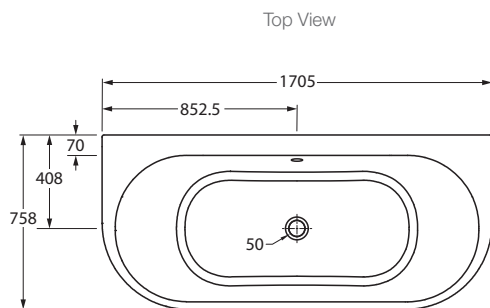

**Product**

- Evok back-to-wall freestanding bath
- Evok back-to-wall freestanding bath with upstand

**Kohler Code**

22161A-0  
22161A-1UP-0

**Included Components**

- 40mm chrome pop-up waste and overflow
- Adjustable feet and mounting brackets
- Installation instructions

**Features**

- D-shaped BTW freestanding acrylic bath
- Single piece seamless design
- Storage space on the back-to-wall side

**Optional Accessories**

- Upstand
- Tapware

**Technical Details**

<b>External Measurements</b>	
L 1697 x W 758 x D 612	
<b>Internal Measurements</b>	
Seating Width:	465mm
Base Length:	1050mm
Depth to overflow:	423mm
<b>Full Capacity</b>	228L
<b>Dry Weight</b>	37kg

**Installation Notes:**

- Floor must provide support for a minimum of 390kg/ square meter and must be level.