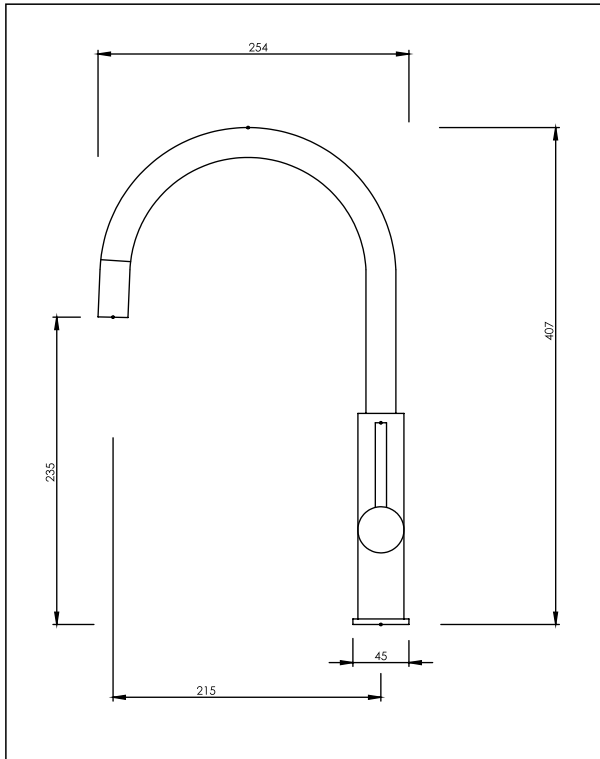

## Gooseneck Sink Mixer

<b>Code:</b> KU SM GNECK CH	KU SM GNECK BLK	KU SM GNECK BN	KU SM GNECK BG	KU SM GNECK OAT	KU SM GNECK CPR
<b>Finish:</b> Chrome	Black	Brushed Nickel	Brushed Gold	Oatmeal	Copper

**Spout:** Cast, Swivel 360°

**Water Outlet:** Cache perlator HC PCA fitted

**Stainless Steel Inlet Hoses:**

Size: M10 x 1/2" BSP

**Installation Hole Diameter:** Minimum: 33mm  
Maximum: 36mm  
Maximum bench thickness: 26mm

**Mounting Hardware:** 32mm brass tube and backnut 35mm A/F

Dress ring supplied with O-ring seal

**Cartridge:** Sedal 25mm flat base

**Flow rate:** 8 l/min PCA Fitted for regulated flow  $\pm$  10% with mains pressure system  
Max. hot @35kPa = 2.0 l/min

KIWI OWNED COMPANY