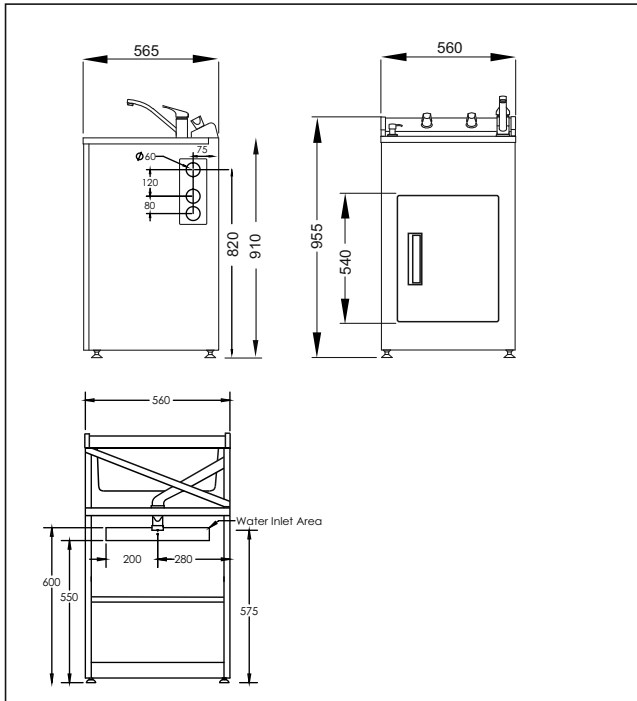

Aquatica Laundry Tubs

Laundra 560 Tubbie

aquatica

Code: LAUNDRA560 TUBBIE Stainless Steel top with Sink Mixer

- Robust long-life powder-coated galvanised steel cabinet
- Pressed seamless laundry tub with anti-drip lip
- 5 year warranty on all pressure mixer and Laundry Tub Cabinet
- Recessed door handle
- Reversible door with upgraded Inset
- Soap dispenser
- Door storage basket
- Magnetic door catches
- Metal waste with lint strainer
- 20 year warranty on stainless steel bowl and ceramic cartridge
- Height easily adjustable via feet (approximately 15mm adjustment)
- Child safety lock
- Designer overflow capacity greater than 25 l/min
- Standard tap height approximately (≈) 165mm
- Melamine shelf and floor
- Waste outlet 590mm to 605mm from the ground depending on height adjustment on feet
- **Area Allowed for Water Inlet Location:**
 - Maximum Height (from floor): 600mm
 - Minimum Height (from floor): 550mm
 - Recommended Height (from floor): 575mm
 - Maximum Width (from Centre line): ± 200 mm

Note: Inlets can be anywhere in this area provided they do not interfere with trap or waste line

Suitable for low/unequal & mains pressure systems

Recommended Operational Pressure Range: 35 - 600 kPa
Maximum Operating Temp: 80°C Never to Exceed: 1000 kPa