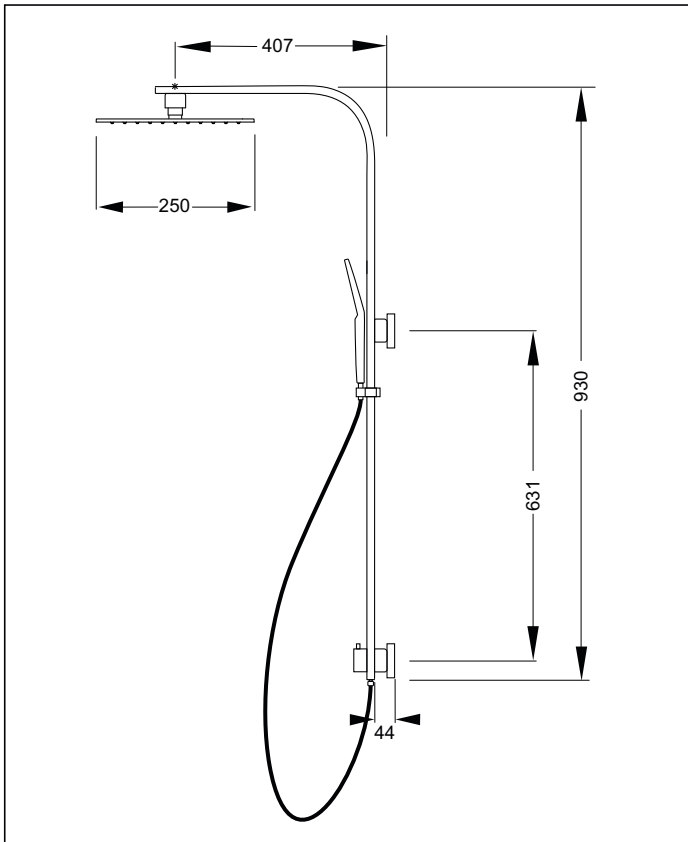

Prestigio

Shower Centre

aquatica

Code: PR SHC | PR SHC BN | PR SHC GM | PR SHC BLK
Finish: Chrome | Brushed Nickel | Gunmetal | Powder Coated Black

Rail: Rectangular 50 X 15mm
Height Total: 930mm
Brass with Chrome coating
Clamp: Twist to lock
Centre to centre: 631

Divertor: Twist to divert

End posts: Ø35mm with 50mm covers

Rain head: Single spray round 250mm Ø
Standard spray pattern

Shower Head: Multi spray
Press button to switch spray functions: Standard, mist and combined
Size: 125mm diameter

Spray Hose: Coloured PVC narrow bore
Length: 1.5m
Swivel

Wall elbow: Built into lower mounting point with 1/2" BSP female inlet

Flow control: 2x PCW 9 l/min ± 10% nominal flow from 100 kPa onwards

Notes: Requires a shower mixer
No soap dish