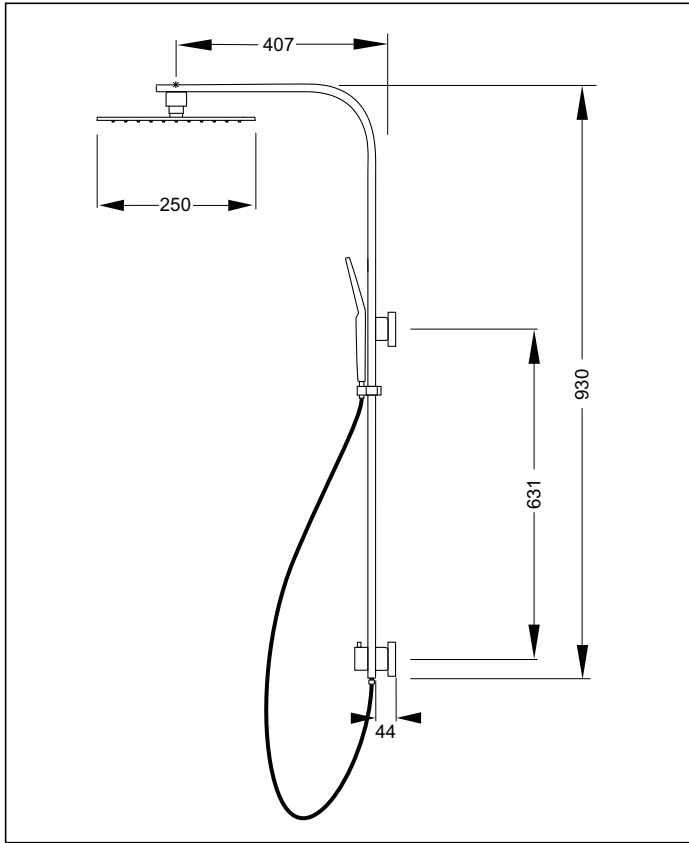

Prestigio

Shower Centre Square

Code: PR SHC SQ	PR SHC SQ BLK	PR SHC SQ BN	PR SHC SQ BG	PR SHC SQ GM
Finish: Chrome	Black	Brushed Nickel	Brushed Gold	Gun Metal

Rail: Rectangular 50 X 15mm
 Height Total: 930mm
 Brass with Chrome coating
 Clamp: Twist to lock
 Centre to centre: 631

Divertor: Twist to divert

End posts: Ø35mm with 50mm covers

Rain head: Single spray square 250mm x 250mm
 Standard spray pattern

Shower Head: Multi spray
 Press button to switch spray functions: Standard, mist and combined
 Size: 125mm diameter

Spray Hose: Coloured PVC narrow bore
 Length: 1.5m
 Swivel

Wall elbow: Built into lower mounting point with 1/2" BSP female inlet

Flow control: 2x PCW 9ℓ/min ± 10% nominal flow from 100 kPa onwards

Notes: Requires a shower mixer
 No soap dish