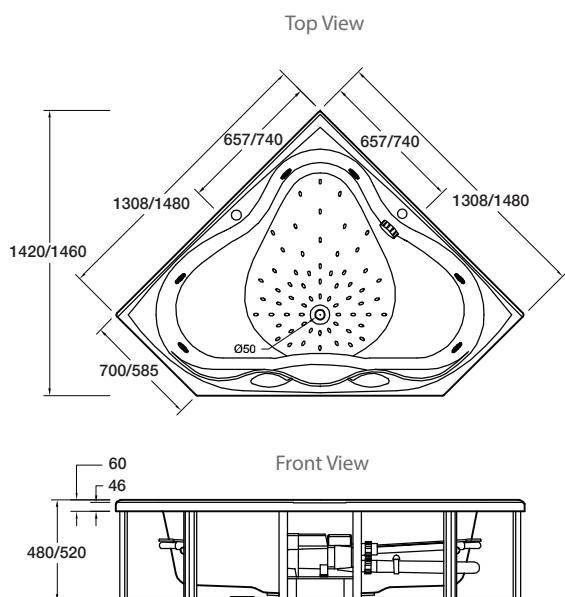

Sorrento II™ Corner Spa Bath

The Sorrento II Corner Spa includes 6 adjustable body massage jets, the Bodyguard® safety valve and built-in accessories shelf, provides maximum space for two to bathe while having a space-saving compact external design.

Colour/Finish Material	White Duracryl® Acrylic
Fittings	Chrome jets Chrome suction cover
Controls Pump Number of Jets	Electronic switch. Manual airflow control Hot 6 adjustable body massage jets
Upstand	14mm upstand for watertightness
Included Components	Wooden frame Bodyguard® safety valve Englefield Pillow (Charcoal) x 2
Optional Accessories	Bath Wall 2-sided Flat Apron Panel Corner

Size	External Dimensions (mm)			Internal Dimensions (mm)			Volume (L)
	Length	Width	Depth	Max Bathing Depth	Seating Base Width	Base Length	Full Capacity
1500 x 1500mm	1480	585	520	495	560	1520	490
1300 x 1300mm	1308	700	480	350	440	1290	260

	Product	Chrome jets
	1500 x 760mm Pump Access A	1075A-AP2-0
	1300 x 1300mm Pump Access A	1996A-AP2-0
Accessory	1500 x 1500	1300 x 1300
Bath wall 2-Sided Flat	C0987A-0	C0985A-0
Apron Panel Corner	C0434A-0	C0435A-0