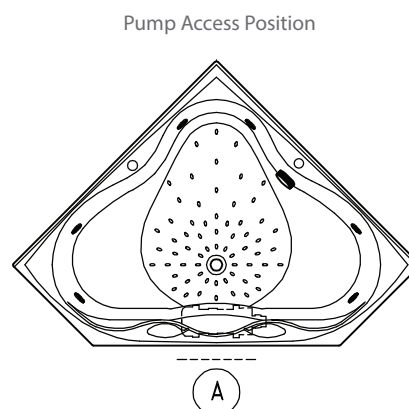

Sorrento II™ Corner Spa Bath

The Sorrento II Corner Spa includes 6 adjustable body massage jets, the Bodyguard® safety valve and built-in accessories shelf, provides maximum space for two to bathe while having a space-saving compact external design.

Colour/Finish Material	White Duracryl® Acrylic
Fittings	Chrome jets Chrome suction cover
Controls Pump Number of Jets	Electronic switch. Manual airflow control Hot 6 adjustable body massage jets
Upstand	14mm upstand for watertightness
Included Components	Wooden frame Bodyguard® safety valve Englefield Pillow (Charcoal) x 2
Optional Accessories	Bath Wall 2-sided Flat Apron Panel Corner

Size	External Dimensions (mm)			Internal Dimensions (mm)			Volume (L)
	Length	Width	Depth	Max Bathing Depth	Seating Base Width	Base Length	Full Capacity
1500 x 1500mm	1480	585	520	495	560	1520	490
1300 x 1300mm	1308	700	480	350	440	1290	260

	Product	Chrome jets
	1500 x 760mm Pump Access A	1075A-AP2-0
	1300 x 1300mm Pump Access A	1996A-AP2-0
Accessory	1500 x 1500	1300 x 1300
Bath wall 2-Sided Flat	C0987A-0	C0985A-0
Apron Panel Corner	C0434A-0	C0435A-0