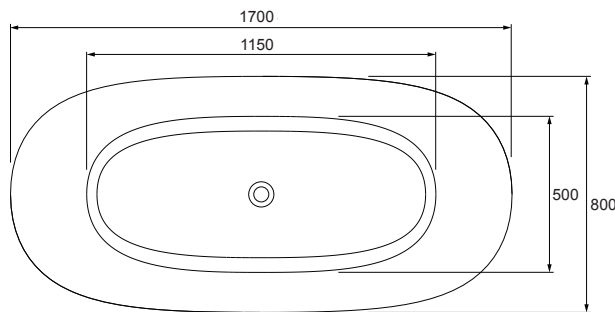

# Studio II Freestanding Bath

The Studio II freestanding baths are a luxurious and spacious design with sleek curves and natural form delivering the ultimate bathing experience.

- Colour/Finish** White
- Material** Acrylic
- Upstand** No upstand
- Included Components** Studio II freestanding bath  
Adjustable feet  
Installation instructions
- Optional Accessories** Englefield 40mm pop-up bath waste  
Flexible waste and trap system

Size	External Dimensions (mm)			Internal Dimensions (mm)			Volume (L)
	Length	Width	Depth	Max Bathing Depth	Seating Base Width	Base Length	Full Capacity
Studio II 1700 Freestanding Bath	1700	800	585	440	500	1150	280 L
Studio II 1500 Freestanding Bath	1500	750	585	440	460	980	220 L

1500 Freestanding Bath - Top View

1700 Freestanding Bath - Side View

1500 Freestanding Bath - Side View

All measurements shown are in millimetres.  
 Sizes are approximate.  
 1385385-A04-C Aug 2019

Trusted in New Zealand Since 1982