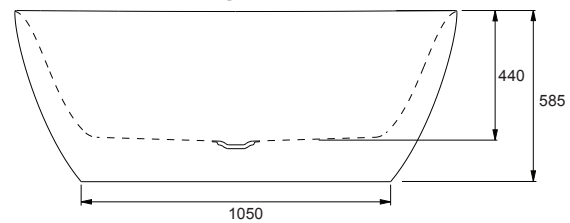

Size	External Dimensions (mm)			Internal Dimensions (mm)			Volume (L)
	Length	Width	Depth	Max Bathing Depth	Seating Base Width	Base Length	Full Capacity
Studio II 1700 Freestanding Bath	1700	800	585	440	500	1150	280 L
Studio II 1500 Freestanding Bath	1500	750	585	440	460	980	220 L

Product	Part Number
Studio 1700 Freestanding Bath	24246A-0
Studio 1500 Freestanding Bath	24245A-0
40mm Pop-up Bath Waste	99329A-CP
Self-sealing trap with flexible waste pipe	80144A-NA

1700 Freestanding Bath - Top View

1500 Freestanding Bath - Top View

1700 Freestanding Bath - Side View

1500 Freestanding Bath - Side View

All measurements shown are in millimetres.  
 Sizes are approximate.  
 1385385-A04-C Aug 2019

Trusted in New Zealand Since 1982