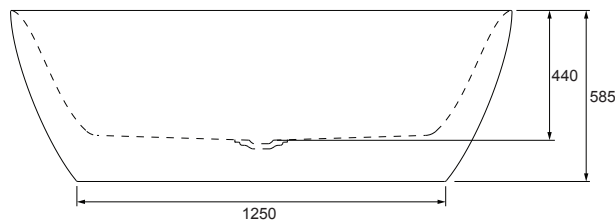

Size	External Dimensions (mm)			Internal Dimensions (mm)			Volume (L)
	Length	Width	Depth	Max Bathing Depth	Seating Base Width	Base Length	Full Capacity
Studio II 1700 Freestanding Bath	1700	800	585	440	500	1150	280 L
Studio II 1500 Freestanding Bath	1500	750	585	440	460	980	220 L

Product	Part Number
Studio 1700 Freestanding Bath	24246A-0
Studio 1500 Freestanding Bath	24245A-0
40mm Pop-up Bath Waste	99329A-CP
Self-sealing trap with flexible waste pipe	80144A-NA

1700 Freestanding Bath - Top View

1500 Freestanding Bath - Top View

1700 Freestanding Bath - Side View

1500 Freestanding Bath - Side View

All measurements shown are in millimetres.  
 Sizes are approximate.  
 1385385-A04-C Aug 2019

Trusted in New Zealand Since 1982