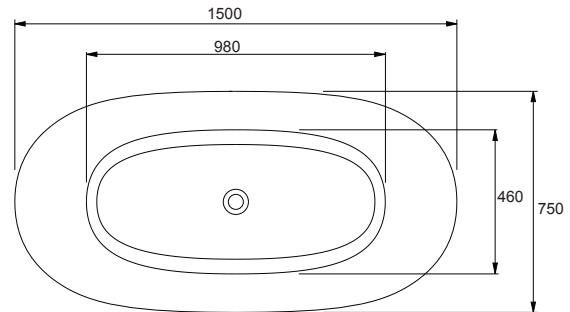

Size	External Dimensions (mm)			Internal Dimensions (mm)			Volume (L)
	Length	Width	Depth	Max Bathing Depth	Seating Base Width	Base Length	Full Capacity
Studio II 1700 Freestanding Bath	1700	800	585	440	500	1150	280 L
Studio II 1500 Freestanding Bath	1500	750	585	440	460	980	220 L

1500 Freestanding Bath - Top View

1700 Freestanding Bath - Side View

1500 Freestanding Bath - Side View

All measurements shown are in millimetres.  
 Sizes are approximate.  
 1385385-A04-C Aug 2019

Trusted in New Zealand Since 1982