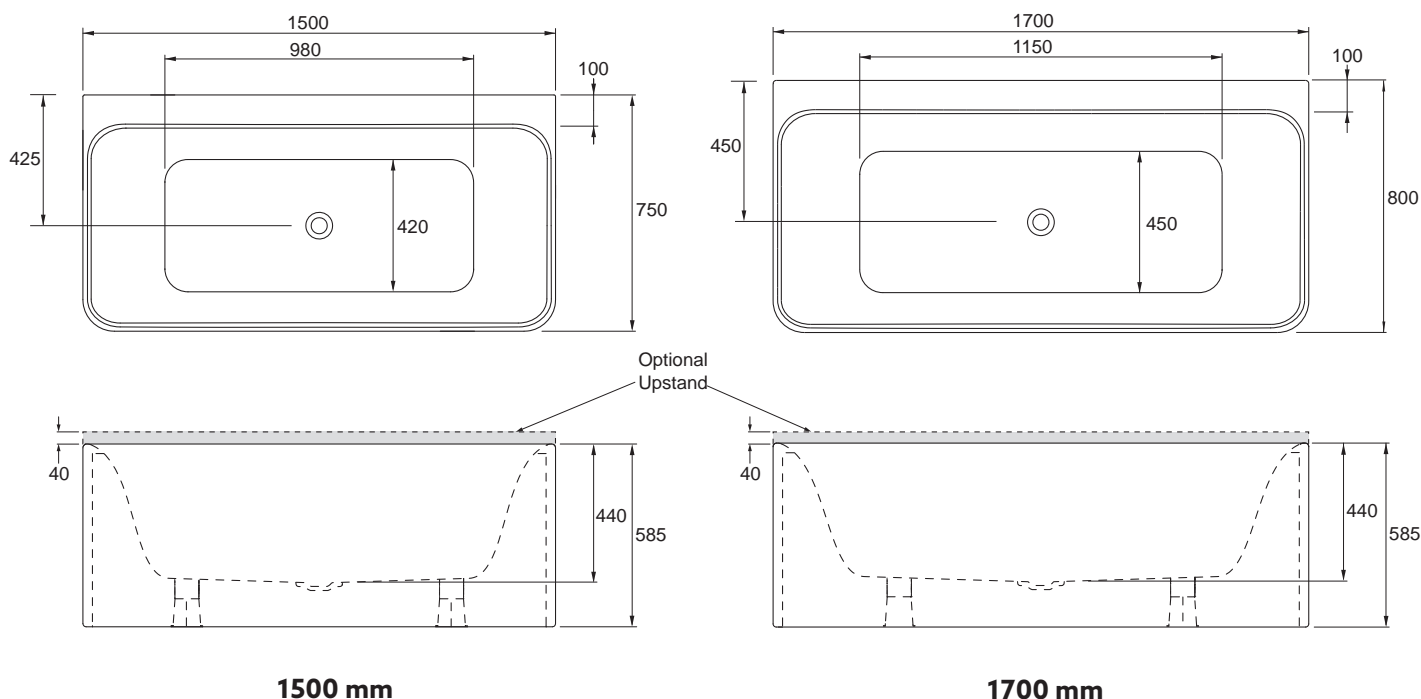

BATHS

Valencia Freestanding, Back-To-Wall Bath With Optional Upstand

The Valencia freestanding back-to-wall bath fits to the wall and gives the luxury look and feel of a freestanding bath, where space is limited. Available in two sizes, 1500 & 1700mm.

- Features/Option:** - White
- Material/Finish:** -Acrylic
- Included Components:** -Valencia freestanding bath
Adjustable feet
Installation instructions.
- Optional Accessories:** -Englefield 40mm pop-up bath waste
Flexible waste and trap system
Optional upstand - part numbers below.

Product Codes:

Size	External Dimensions (mm)			Internal Dimensions (mm)		Volume (L)
	Length	Width	Depth	Max Bathing Depth	Seating Base Width	
Valencia 1500 Freestanding Bath	1500	750	585	440	420	220 L
Valencia 1700 Freestanding Bath	1700	800	585	440	450	280 L

englefield.com

All measurements shown are in millimetres. Sizes are approximate.

September 2023
 1367524 -A04-F