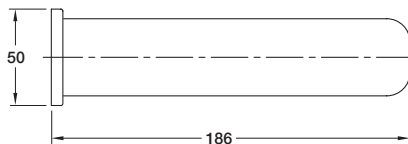

Milano™ Bath Spout - Wall Mount

Strong geometric design, ideal for any contemporary bathroom. All are finished in polished chrome and are easy to install.

Features	- Easy to install. - Hardwearing polished chrome. - Suitable for mains pressure.
Colour/Finish	Polished chrome.
Material	Metal construction.
Included Components	Fitting kit.

Technical Details

Side View

Top View

Product Codes

Milano - Bath Spout - Wall Mount

97520A-CP

Trusted in New Zealand Since 1982

New Zealand