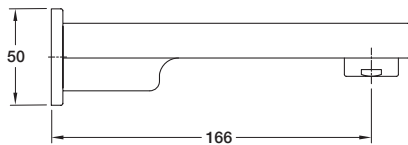

Milano™ Bath Spout - Wall Mount

Strong geometric design, ideal for any contemporary bathroom. All are finished in polished chrome and are easy to install.

Features	- Easy to install. - Hardwearing polished chrome. - Suitable for mains pressure.
Colour/Finish	Polished chrome.
Material	Metal construction.
Included Components	Fitting kit.

Technical Details

Side View

Top View

Product Codes

Milano - Bath Spout - Wall Mount

97520A-CP

Trusted in New Zealand Since 1982

New Zealand

133 Diana Drive, Glenfield, Auckland, New Zealand
PO Box 100-146 NSMC, Auckland, 0745
Ph: 0800 100 382 Fax: 0800 66 44 88
www.Englefield.co.nz

All measurements shown are in millimetres.
Sizes are approximate.