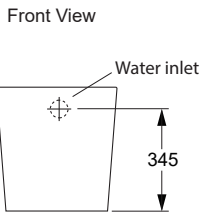

# Evora Wall Faced Toilet

Evora is Englefield's latest top-of-the-range wall faced toilet. Modern and versatile, it features a straight skirt, comes with the slim seat. Can be installed with a matching 4.5/3 L WELS 4 star concealed cistern.

<b>Colour/Finish</b>	White
<b>Material</b>	Vitreous China, UF Seat
<b>Included Components</b>	Evora wall faced toilet pan Evora low profile toilet seat Vario pan connector -VT111 for S trap installation
<b>Features</b>	Choice of Mechanical/Pneumatic in wall cistern Choice of Mechanical/Pneumatic flush plate Dual flush (4.5/3L) P-trap set out: 185 mm S-trap set out: 100 mm

**Installation Notes:**

- Water supply pressure range: 140kPa - 500kPa.
- Can be installed with P-trap or S-trap.
- The Kohler in wall cistern is designed to be fixed to 600mm centre studs using wood screws (not supplied).
- In wall cistern support brackets are fixed to the studs first, then the in wall cistern is connected to the brackets with supplied bolts.
- The flush button panel shall be cut to be flush with the finished wall.