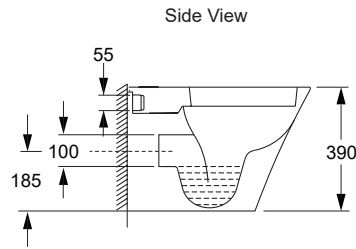

# Evora Wall Faced Toilet

Evora is Englefield's latest top-of-the-range wall faced toilet. Modern and versatile, it features a straight skirt, comes with the slim seat. Can be installed with a matching 4.5/3 L WELS 4 star concealed cistern.

<b>Colour/Finish</b>	White
<b>Material</b>	Vitreous China, UF Seat
<b>Included Components</b>	Evora wall faced toilet pan Evora low profile toilet seat Vario pan connector -VT111 for S trap installation
<b>Features</b>	Choice of Mechanical/Pneumatic in wall cistern Choice of Mechanical/Pneumatic flush plate Dual flush (4.5/3L) P-trap set out: 185 mm S-trap set out: 100 mm

**Installation Notes:**

- Water supply pressure range: 140kPa - 500kPa.
- Can be installed with P-trap or S-trap.
- The Kohler in wall cistern is designed to be fixed to 600mm centre studs using wood screws (not supplied).
- In wall cistern support brackets are fixed to the studs first, then the in wall cistern is connected to the brackets with supplied bolts.
- The flush button panel shall be cut to be flush with the finished wall.