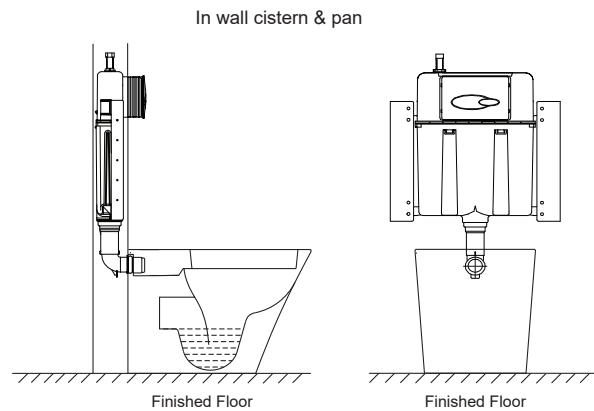

# Evora Wall Faced Toilet

Evora is Englefield's latest top-of-the-range wall faced toilet. Modern and versatile, it features a straight skirt, comes with the slim seat. Can be installed with a matching 4.5/3 L WELS 4 star concealed cistern.

<b>Colour/Finish</b>	White
<b>Material</b>	Vitreous China, UF Seat
<b>Included Components</b>	Evora wall faced toilet pan Evora low profile toilet seat Vario pan connector -VT111 for S trap installation
<b>Features</b>	Choice of Mechanical/Pneumatic in wall cistern Choice of Mechanical/Pneumatic flush plate Dual flush (4.5/3L) P-trap set out: 185 mm S-trap set out: 100 mm

**Installation Notes:**

- Water supply pressure range: 140kPa - 500kPa.
- Can be installed with P-trap or S-trap.
- The Kohler in wall cistern is designed to be fixed to 600mm centre studs using wood screws (not supplied).
- In wall cistern support brackets are fixed to the studs first, then the in wall cistern is connected to the brackets with supplied bolts.
- The flush button panel shall be cut to be flush with the finished wall.