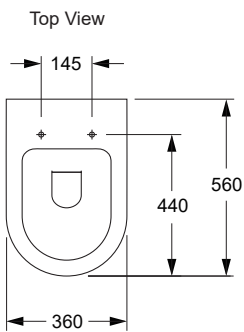

# Evora Wall Faced Toilet

Evora is Englefield's latest top-of-the-range wall faced toilet. Modern and versatile, it features a straight skirt, comes with the slim seat. Can be installed with a matching 4.5/3 L WELS 4 star concealed cistern.

<b>Colour/Finish</b>	White
<b>Material</b>	Vitreous China, UF Seat
<b>Included Components</b>	Evora wall faced toilet pan Evora low profile toilet seat Vario pan connector -VT111 for S trap installation
<b>Features</b>	Choice of Mechanical/Pneumatic in wall cistern Choice of Mechanical/Pneumatic flush plate Dual flush (4.5/3L) P-trap set out: 185 mm S-trap set out: 100 mm

**Installation Notes:**

- Water supply pressure range: 140kPa - 500kPa.
- Can be installed with P-trap or S-trap.
- The Kohler in wall cistern is designed to be fixed to 600mm centre studs using wood screws (not supplied).
- In wall cistern support brackets are fixed to the studs first, then the in wall cistern is connected to the brackets with supplied bolts.
- The flush button panel shall be cut to be flush with the finished wall.