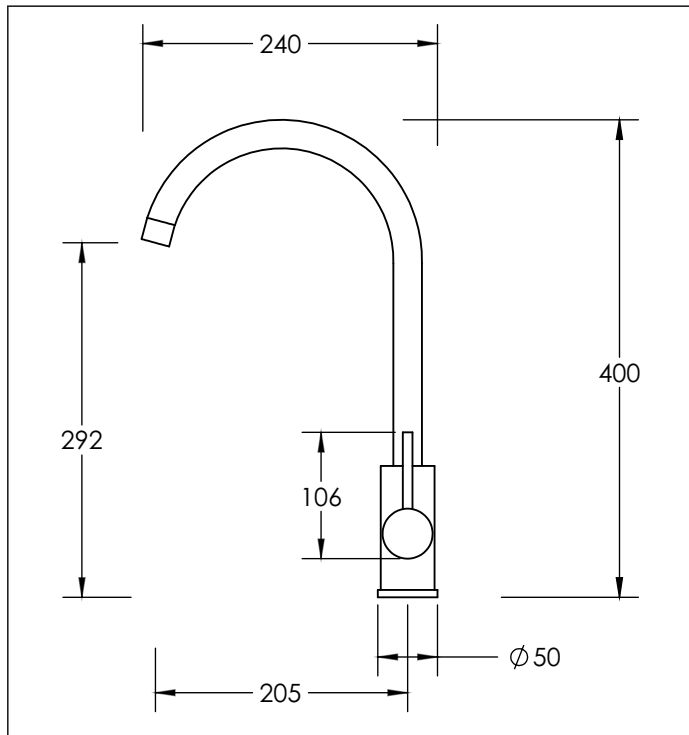

Viamo

Sink Mixer Gooseneck

Code: VI SM GNECK SS | VI SM GNECK GM | VI SM GNECK BLK
Finish: Stainless Steel Brushed | Gun Metal | Black

Spout: Swivel 360°

Water Outlet: M24 ring with Aerator

Stainless Steel Inlet Hoses: Cold: Size: M10 x 1/2" BSP
Hot: Size: M12 x 1/2" BSP

Mounting Hardware: 34mm brass tube and backnut with 2x locking screws

Installation Hole Diameter:
Minimum: 34 mm
Maximum: 44mm
Max bench thickness: 40mm

Cartridge: Kerox 35K Flatbase

Flow: 8 l/min PCA supplied for regulated flow with mains pressure system
Max hot @ 35 kPa = 6 l/min

Note: Fitted with 90° Cartridge to ensure full adjustment of handle is available when mounting close to a wall

Note: 2 year warranty on coloured finish

Suitable for low/unequal & mains pressure systems

Recommended Operational Pressure Range: 35 - 600 kPa
Maximum Operating Temp: 80°C Never to Exceed: 1000 kPa